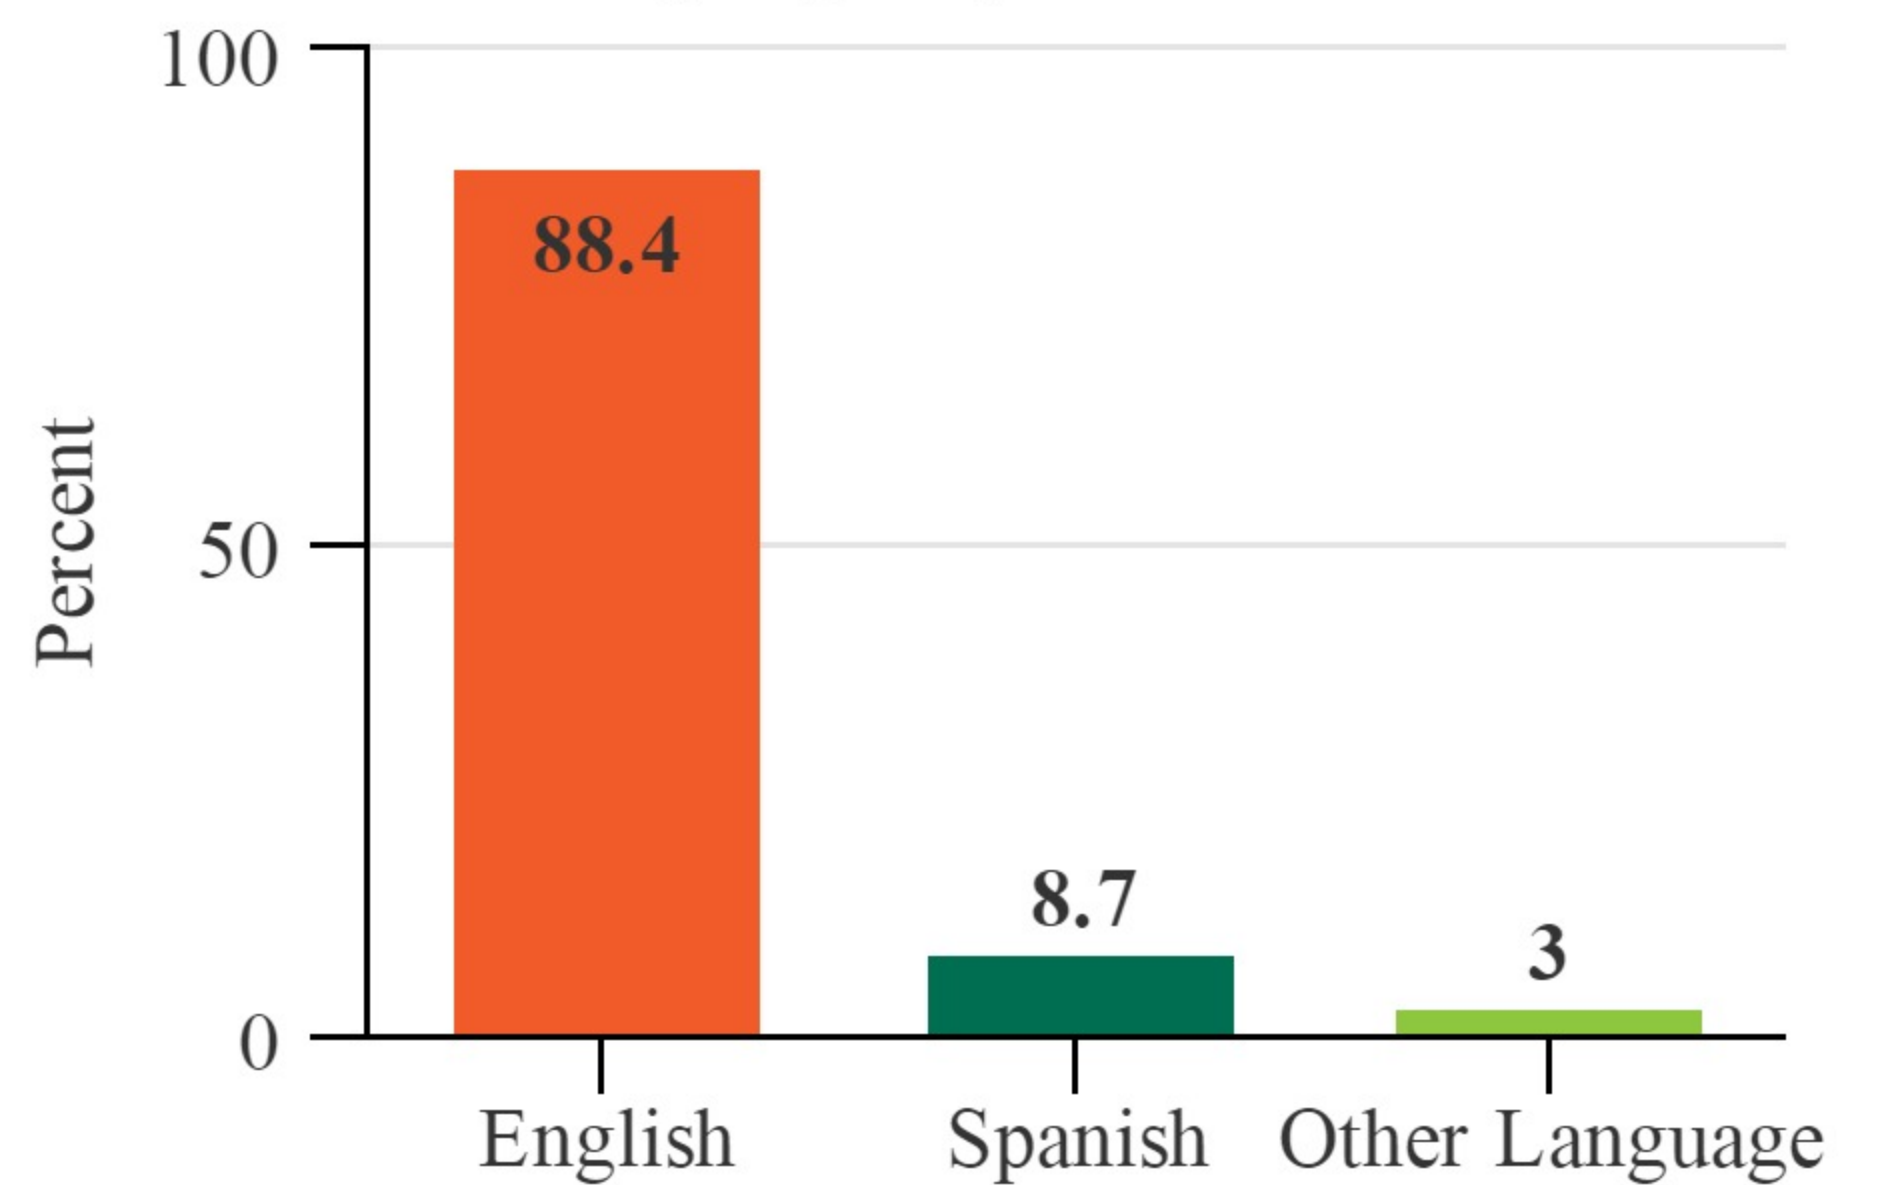

Senator Jack Latvala Florida-Senate District 16

Families

90,805 Children under the age of 18
(**18.9%** of the total population)

From a total of **46,080** families:

17,328 (37.6%) are headed by single parents

Of the **9,935** grandparents living with their grandchildren **44.2%** are responsible for those children

Language Spoken at Home

Economy and Health

11,376 Families and **18,208** Children under 18 live in poverty